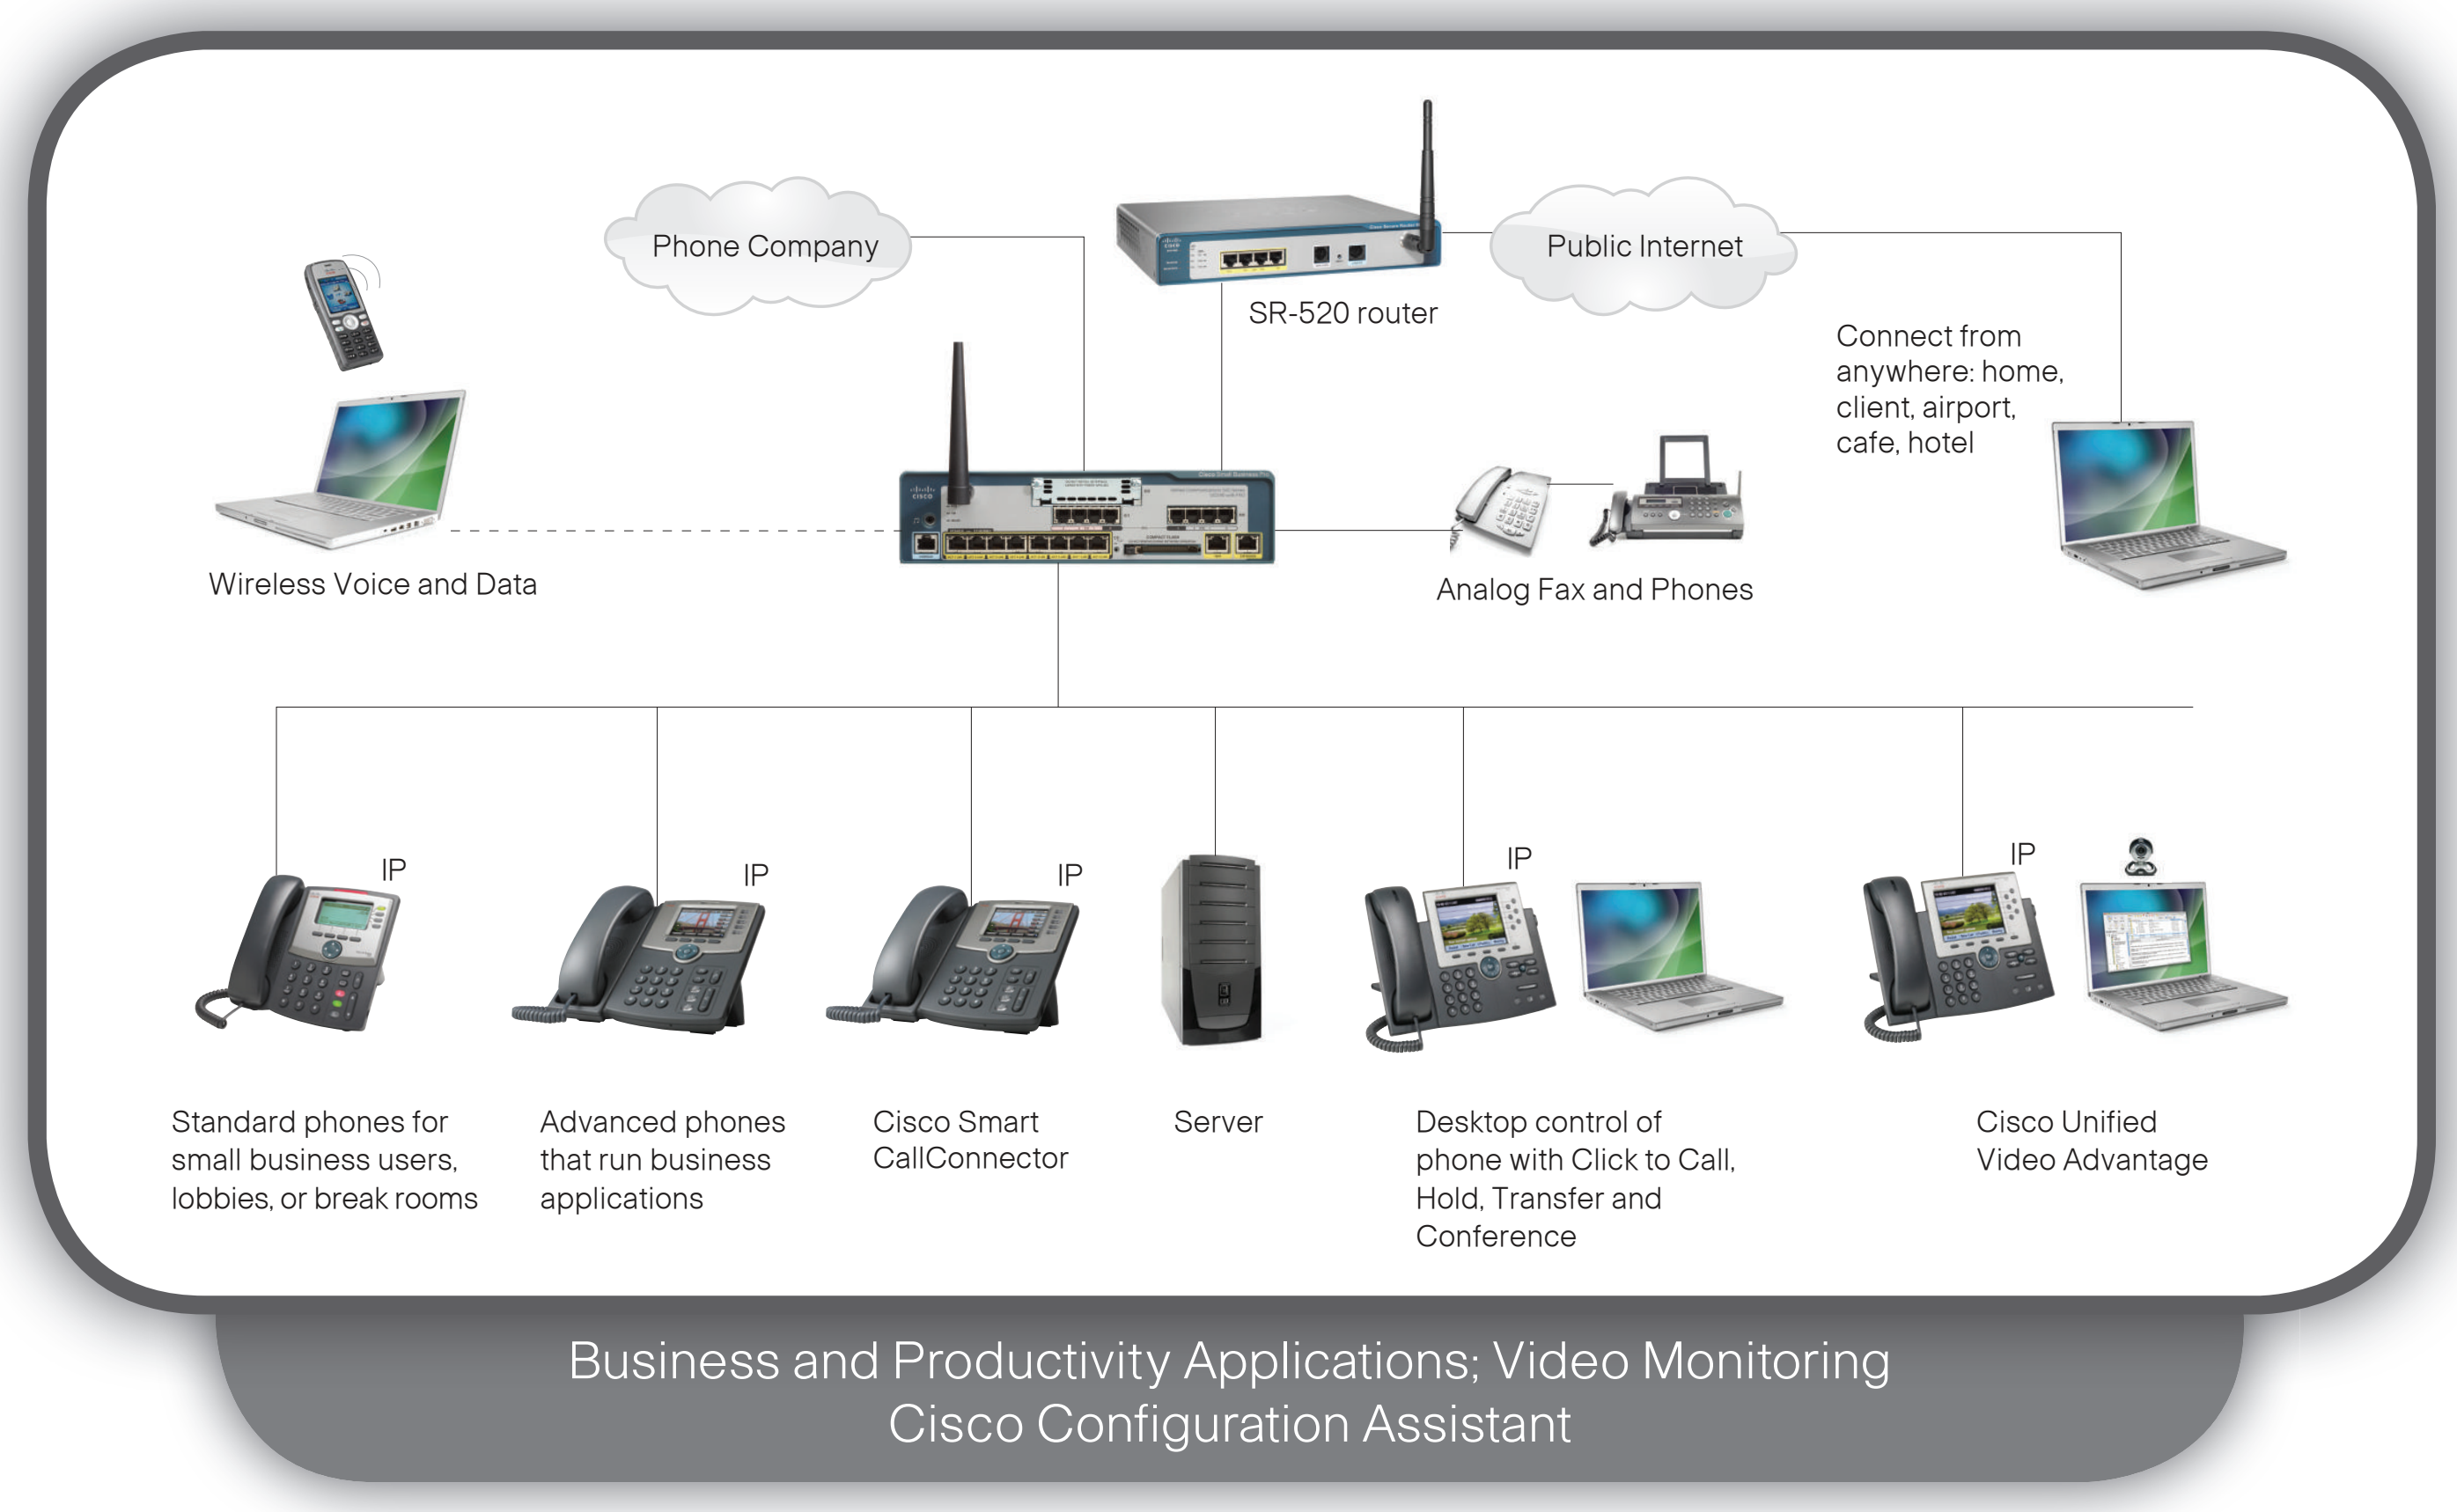

# Cisco Smart Business Communications System

Highly integrated, purpose-built, single vendor platform that delivers comprehensive unified communications capabilities

For a complete line of Cisco IP phones please see [www.cisco.com/go/phones](http://www.cisco.com/go/phones)

## Cisco AP 541N Dual Band Wireless Access Point

The Cisco AP 541N is a wireless-N single-radio dual-band clustering access point. Easy to set up and manage, it provides secure wireless access for employees and guests.

Communicate the way you want, when and where you want. Whether someone's at their desk, down the hall, or across the country, the Cisco® Smart Business Communications System (SBCS) makes it easy to access key business applications and communication tools, including click-to-dial phone and video calls.